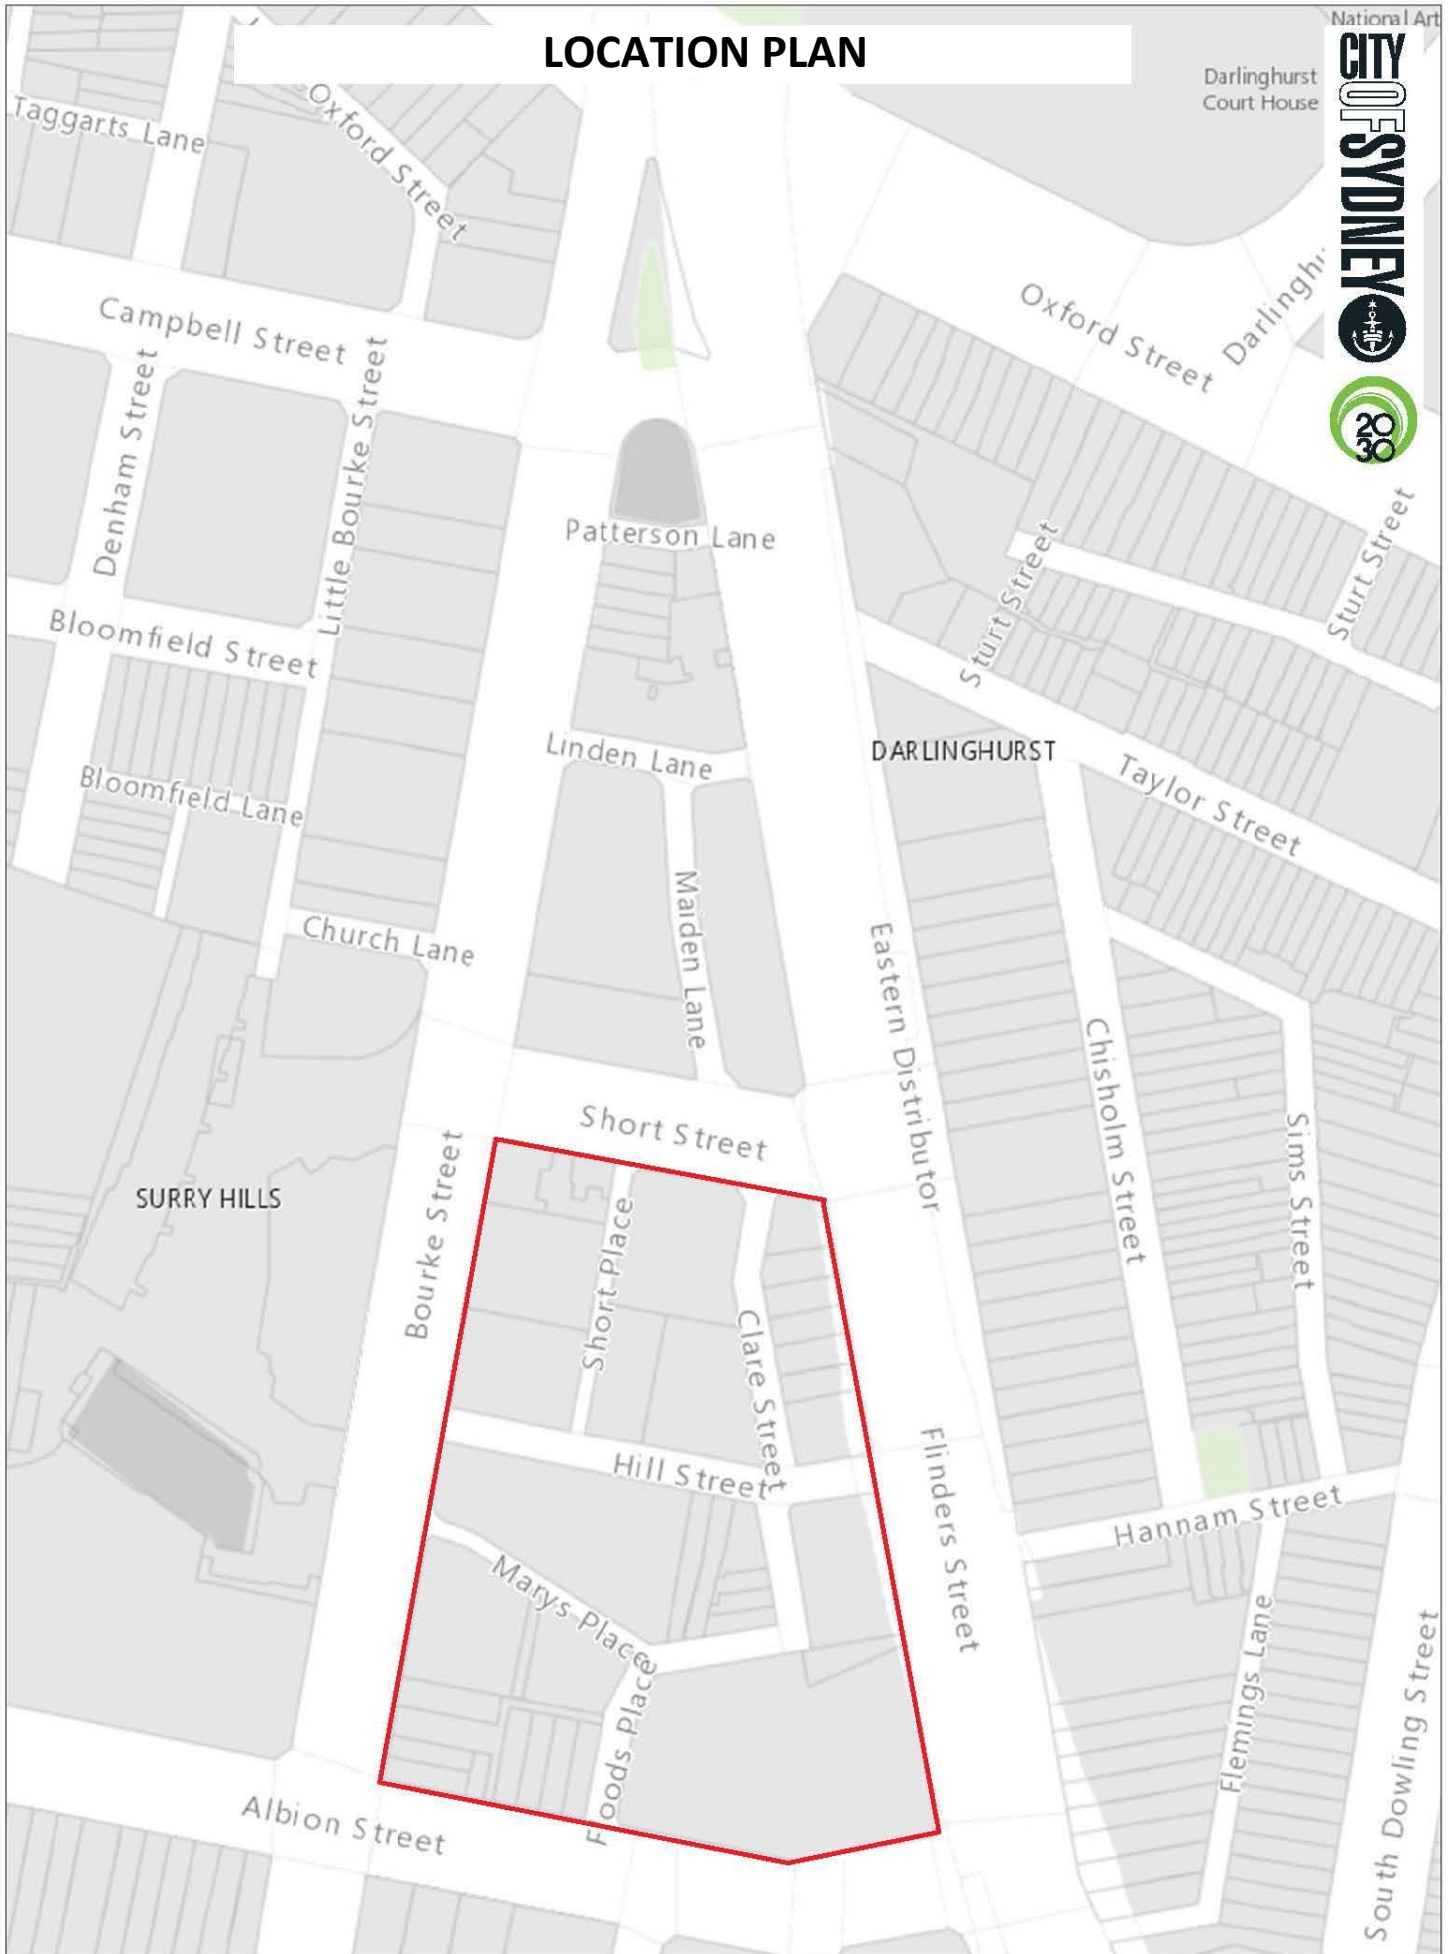

Attachment A

Location Plan

LOCATION PLAN

National Art

Darlinghurst Court House

Copyright ©2018 City of Sydney Council & Land and Property Information & Sinclair Knight Merz. All Rights Reserved. This map has been compiled from various sources and the publisher and/or contributors accept no responsibility for any injury, loss or damage arising from the use, error or omissions therein. While all care is taken to ensure a high degree of accuracy, users are invited to notify Council of any map discrepancies. No part of this map may be reproduced without permission.